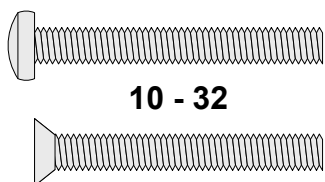

# STANDARD MACHINE SCREW SIZES

**Bolt Depot**.com™  
fastener shopping made easy

Scale Check 6 inches