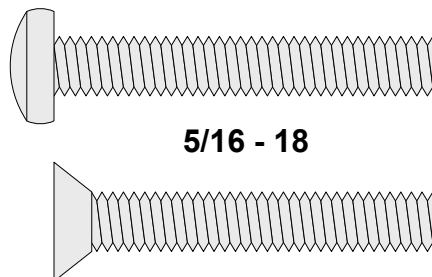

# STANDARD MACHINE SCREW SIZES

**Bolt Depot**.com™  
fastener shopping made easy

Scale Check 6 inches