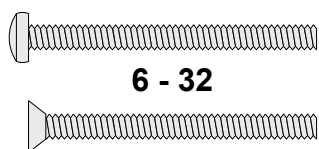

# STANDARD MACHINE SCREW SIZES

**Bolt Depot**.com™  
fastener shopping made easy

Scale Check 6 inches