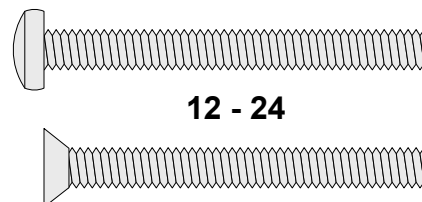

# STANDARD MACHINE SCREW SIZES

**Bolt Depot**.com™  
fastener shopping made easy

Scale Check 6 inches