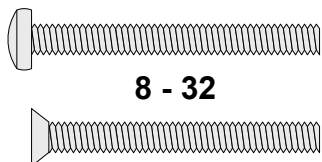

# STANDARD MACHINE SCREW SIZES

**Bolt Depot**.com™  
fastener shopping made easy

Scale Check 6 inches