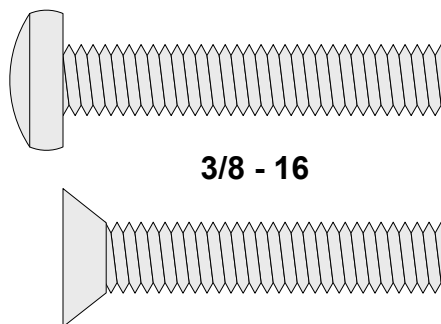

# STANDARD MACHINE SCREW SIZES

**Bolt Depot**.com™  
fastener shopping made easy

Scale Check 6 inches