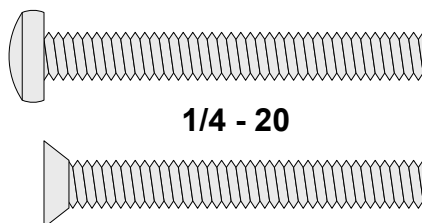

# STANDARD MACHINE SCREW SIZES

**Bolt Depot**.com™  
fastener shopping made easy

Scale Check 6 inches