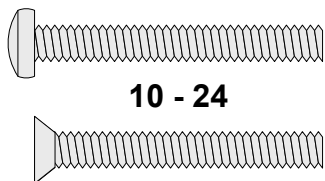

# STANDARD MACHINE SCREW SIZES

**Bolt Depot**.com™  
fastener shopping made easy

Scale Check 6 inches